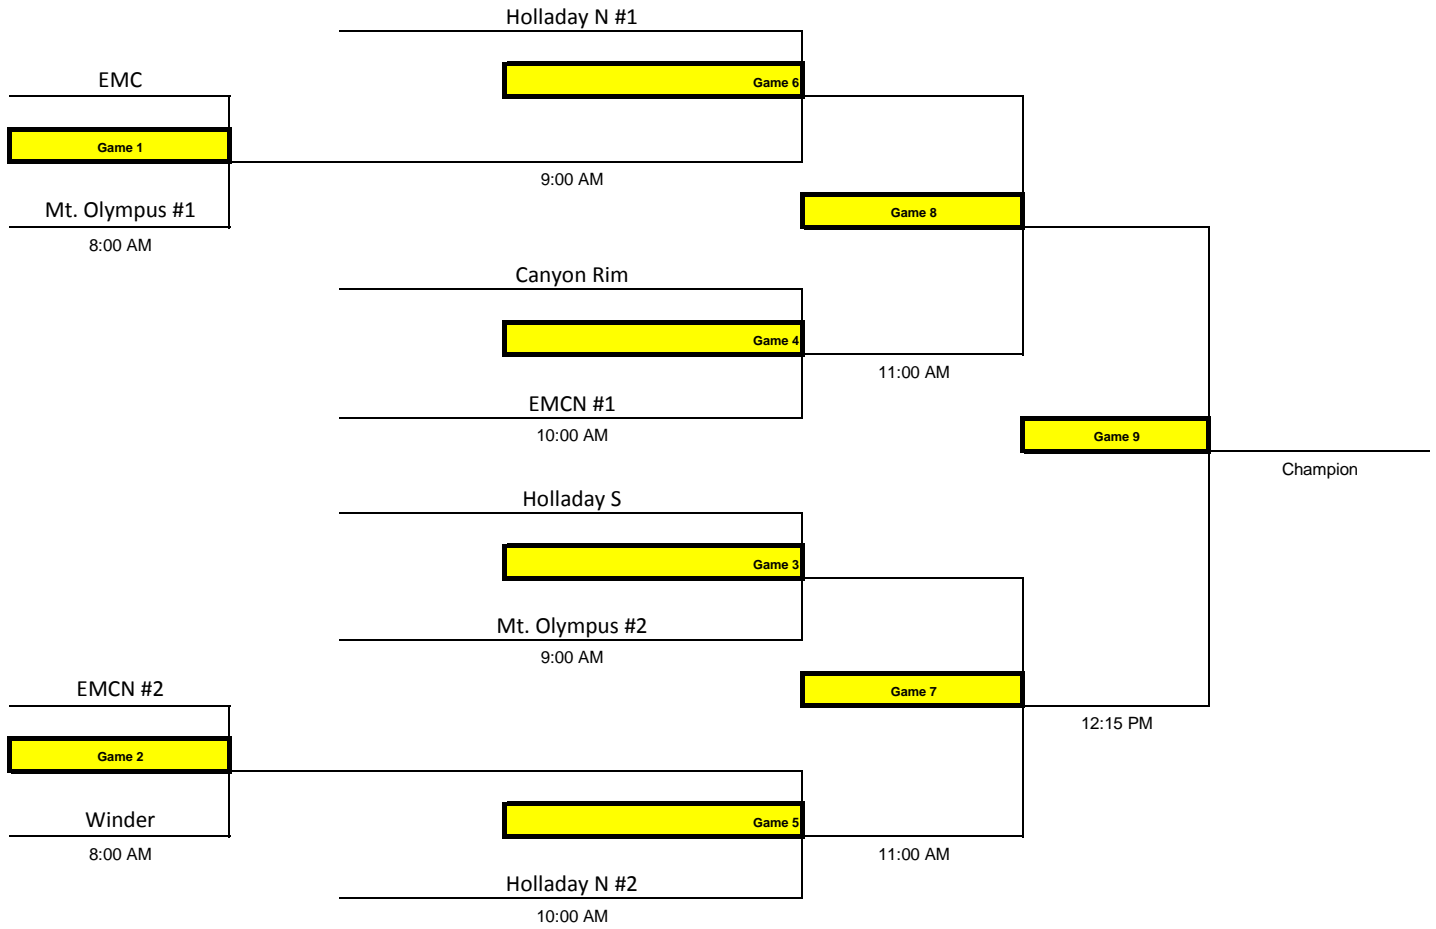

2015 HCC Volleyball Tournament

Game #	Location	Address	Time
1	Holladay North	4395 S. Albright Dr (2145 E)	8:00 AM
2	Holladay South	4917 Viewmont St	8:00 AM
3	Holladay South	4917 Viewmont St	9:00 AM
4	Holladay North	4395 S. Albright Dr (2145 E)	10:00 AM
5	Holladay Souh	4917 Viewmont St	10:00 AM
6	Holladay North	4395 S. Albright Dr (2145 E)	9:00 AM
7	Holladay South	4917 Viewmont St	11:00 AM
8	Holladay North	4395 S. Albright Dr (2145 E)	11:00 AM
9	Holladay North	4395 S. Albright Dr (2145 E)	12:15 PM